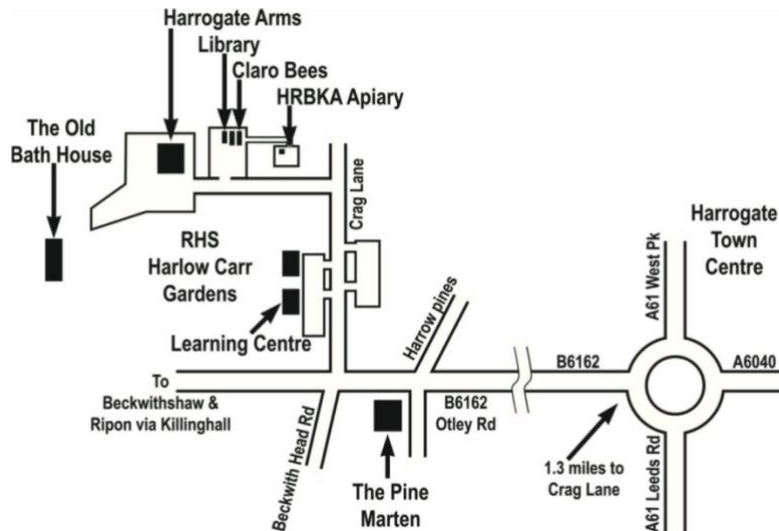

Find us

page 12

Claro Bees Ltd shop is located beyond RHS Harlow Carr, near the old Harrogate Arms,

Crag Lane, Harrogate HG3 1QA

Free parking is available.

Claro Bees Limited - Company details:

*Registered Office: Chapel House,
35 Marston Road,
Tockwith,
YO26 7PR*